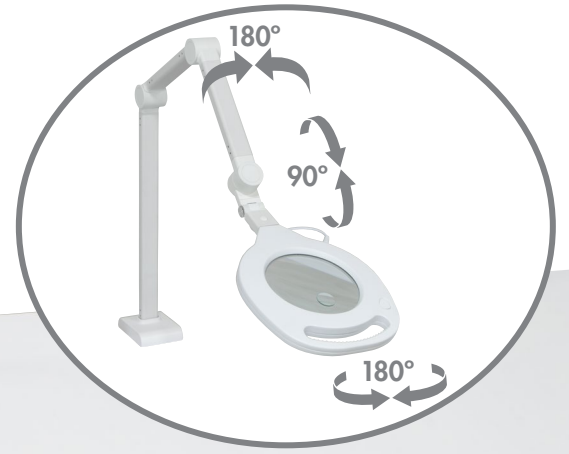

Our new table lamps are a great addition to your creative tools. The **LED Bar Lamp** has a flexible neck, a 9.5 inch LED Bar, three color temperature settings, and four brightness settings. The **LED Magnifying Lamp** has a 3.5 inch lens to get a detailed view your work and the front of the lens also has a small magnification loupe for finer detail.

The **LED Easel Lamp with Padded Clamp** attaches to the top or side of your metal or wood easel, and illuminates your artwork. Very useful in low light conditions or while working at night, this Easel Lamp features four color temperature settings and five brightness settings.

Both the **Split Bar LED Lamp** and **T-Bar LED Lamp** give you the flexibility of lighting your art at various angles. Both feature three color temperature settings, and adjustable neck, and a USB charging port. The Split Bar Lamp spans 24" while the T-Bar Lamp spans 18". The metal clamp attaches to almost any 1.5" thick table top.

Lamp can be attached to table edge with metal clamp or placed on the heavy base for flat table use.

#25635 White

The **Large LED Magnifying Lamp** is equipped with a 4.5" lens, which provides sharp, detailed visibility, and includes a small front 1" loupe for enhanced close-up work. The heavy duty metal clamp boasts a 3.5" opening, or use the included weighted base for flat table use.