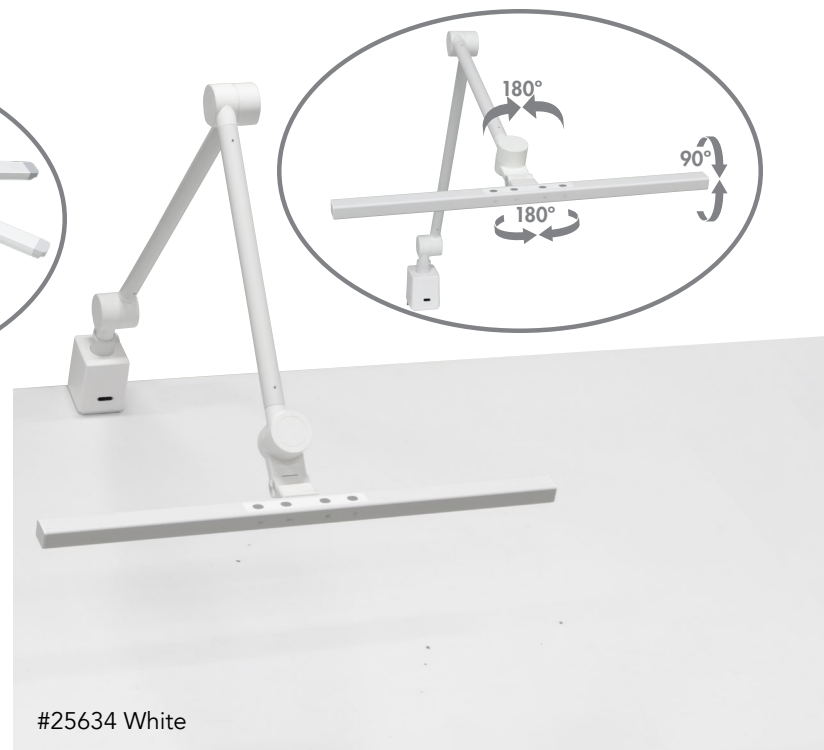

# 18" RING LIGHT with floor stand

Includes tripod, phone clamp, remote for phone, carrying case, and an additional remote for dimming and temperature control.

Both Ring Lights include a tripod stand, phone clamp, remote control for your cel phone and a carrying case. The 18" Ring Light also includes an extra remote for dimming and temperature control.

Our new table lamps are a great addition to your creative tools. The **LED Bar Lamp** has a flexible neck, a 9.5 inch LED Bar, three color temperature settings, and four brightness settings. The **LED Magnifying Lamp** has a 3.5 inch lens to get a detailed view your work and the front of the lens also has a small magnification loupe for finer detail.

The **LED Easel Lamp with Padded Clamp** attaches to the top or side of your metal or wood easel, and illuminates your artwork. Very useful in low light conditions or while working at night, this Easel Lamp features four color temperature settings and five brightness settings.

Lamp can be attached to table edge with metal clamp or placed on the heavy base for flat table use.

#25635 White

The **Large LED Magnifying Lamp** is equipped with a 4.5" lens, which provides sharp, detailed visibility, and includes a small front 1" loupe for enhanced close-up work. The heavy duty metal clamp boasts a 3.5" opening, or use the included weighted base for flat table use.