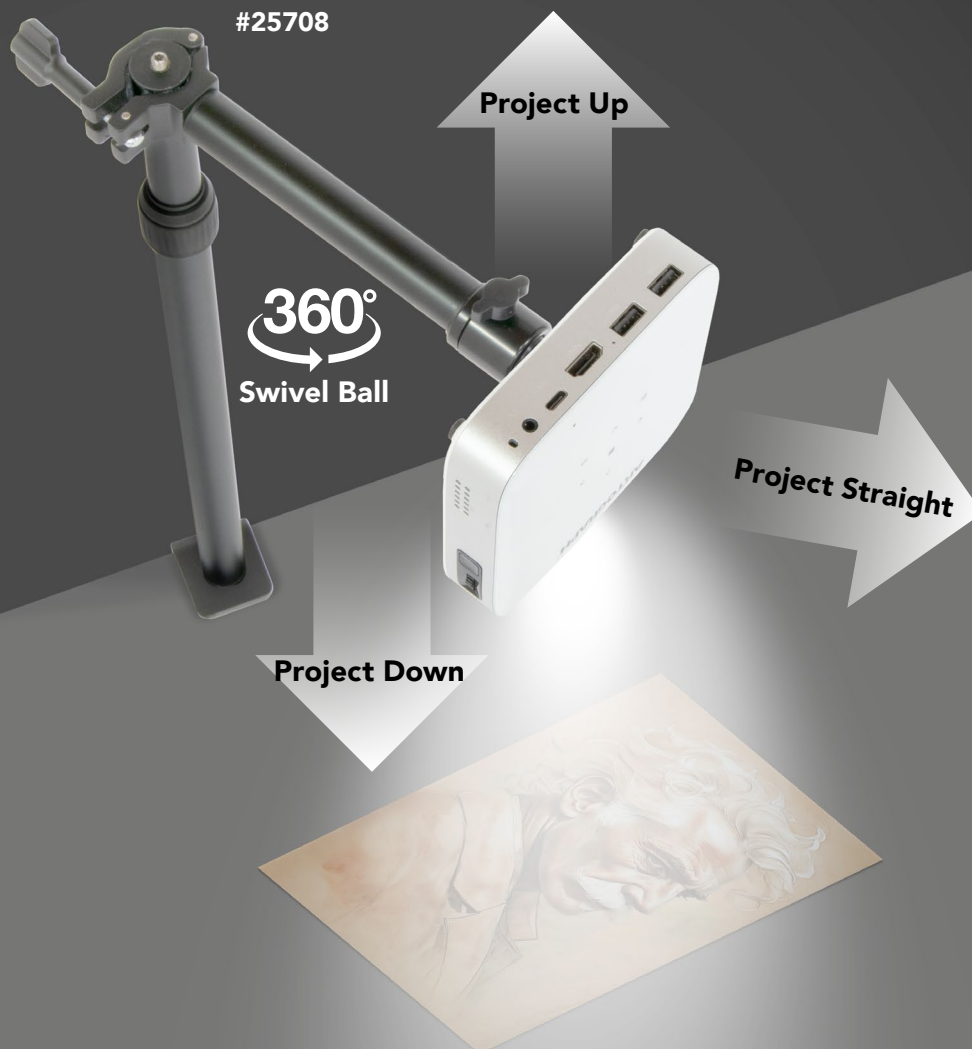

The **LED Easel Lamp with Padded Clamp** attaches to the top or side of your metal or wood easel, and illuminates your artwork. Very useful in low light conditions or while working at night, this Easel Lamp features four color temperature settings and five brightness settings.

Lamp can be attached to table edge with metal clamp or placed on the heavy base for flat table use.

#25635 White

The **Large LED Magnifying Lamp** is equipped with a 4.5" lens, which provides sharp, detailed visibility, and includes a small front 1" loupe for enhanced close-up work. The heavy duty metal clamp boasts a 3.5" opening, or use the included weighted base for flat table use.

# ACCESSORIES

#53100 White

#53101 Black

#53102 Turquoise

#25008 Black

The **Kubx™ Cart** with glass top features a powder-coated steel frame and heavy-duty plastic, a tempered glass top, and six swing-out drawers. The **Projector Stand with Round Base** features easy-twist locks for quick adjustments and includes a phone clamp.

#25708 Black

#25005 Black

The **Monopod Arm** allows you to project straight forward, up towards the ceiling, or down to your desktop. Mount a projector, mobile phone, ring lights, even a professional level DSLR camera. The **Mini Tripod** feature 360° swivel ball attachments, a 90° tilt, standard 1/4" bolts, and include adjustable phone clamps.