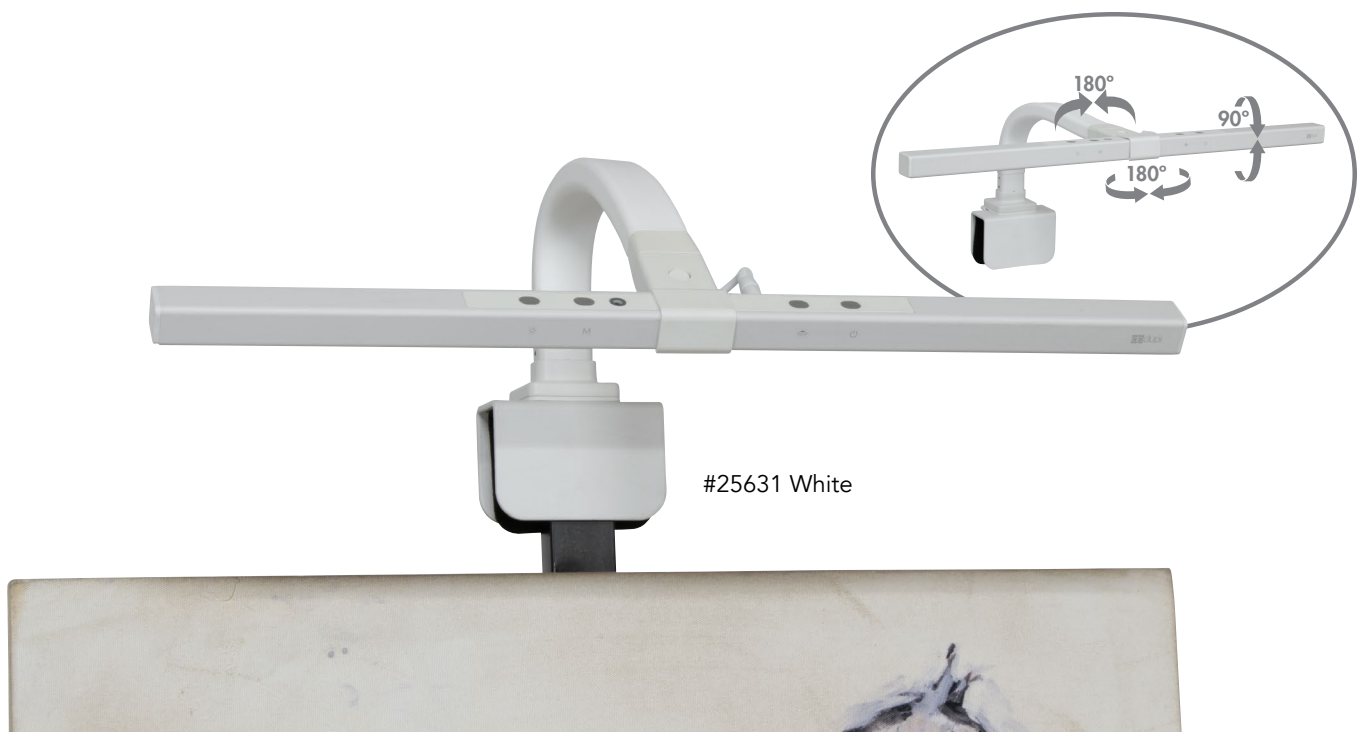

# 18" RING LIGHT with floor stand

Includes tripod, phone clamp, remote for phone, carrying case, and an additional remote for dimming and temperature control.

Both Ring Lights include a tripod stand, phone clamp, remote control for your cel phone and a carrying case. The 18" Ring Light also includes an extra remote for dimming and temperature control.

Our new table lamps are a great addition to your creative tools. The **LED Bar Lamp** has a flexible neck, a 9.5 inch LED Bar, three color temperature settings, and four brightness settings. The **LED Magnifying Lamp** has a 3.5 inch lens to get a detailed view your work and the front of the lens also has a small magnification loupe for finer detail.

The **LED Easel Lamp with Padded Clamp** attaches to the top or side of your metal or wood easel, and illuminates your artwork. Very useful in low light conditions or while working at night, this Easel Lamp features four color temperature settings and five brightness settings.

Lamp can be attached to table edge with metal clamp or placed on the heavy base for flat table use.

#25635 White

The **Large LED Magnifying Lamp** is equipped with a 4.5" lens, which provides sharp, detailed visibility, and includes a small front 1" loupe for enhanced close-up work. The heavy duty metal clamp boasts a 3.5" opening, or use the included weighted base for flat table use.