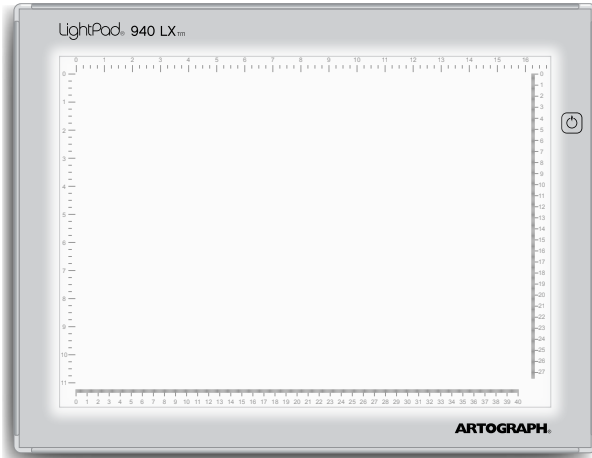

LightPad®

Featherweight™ LightPad®