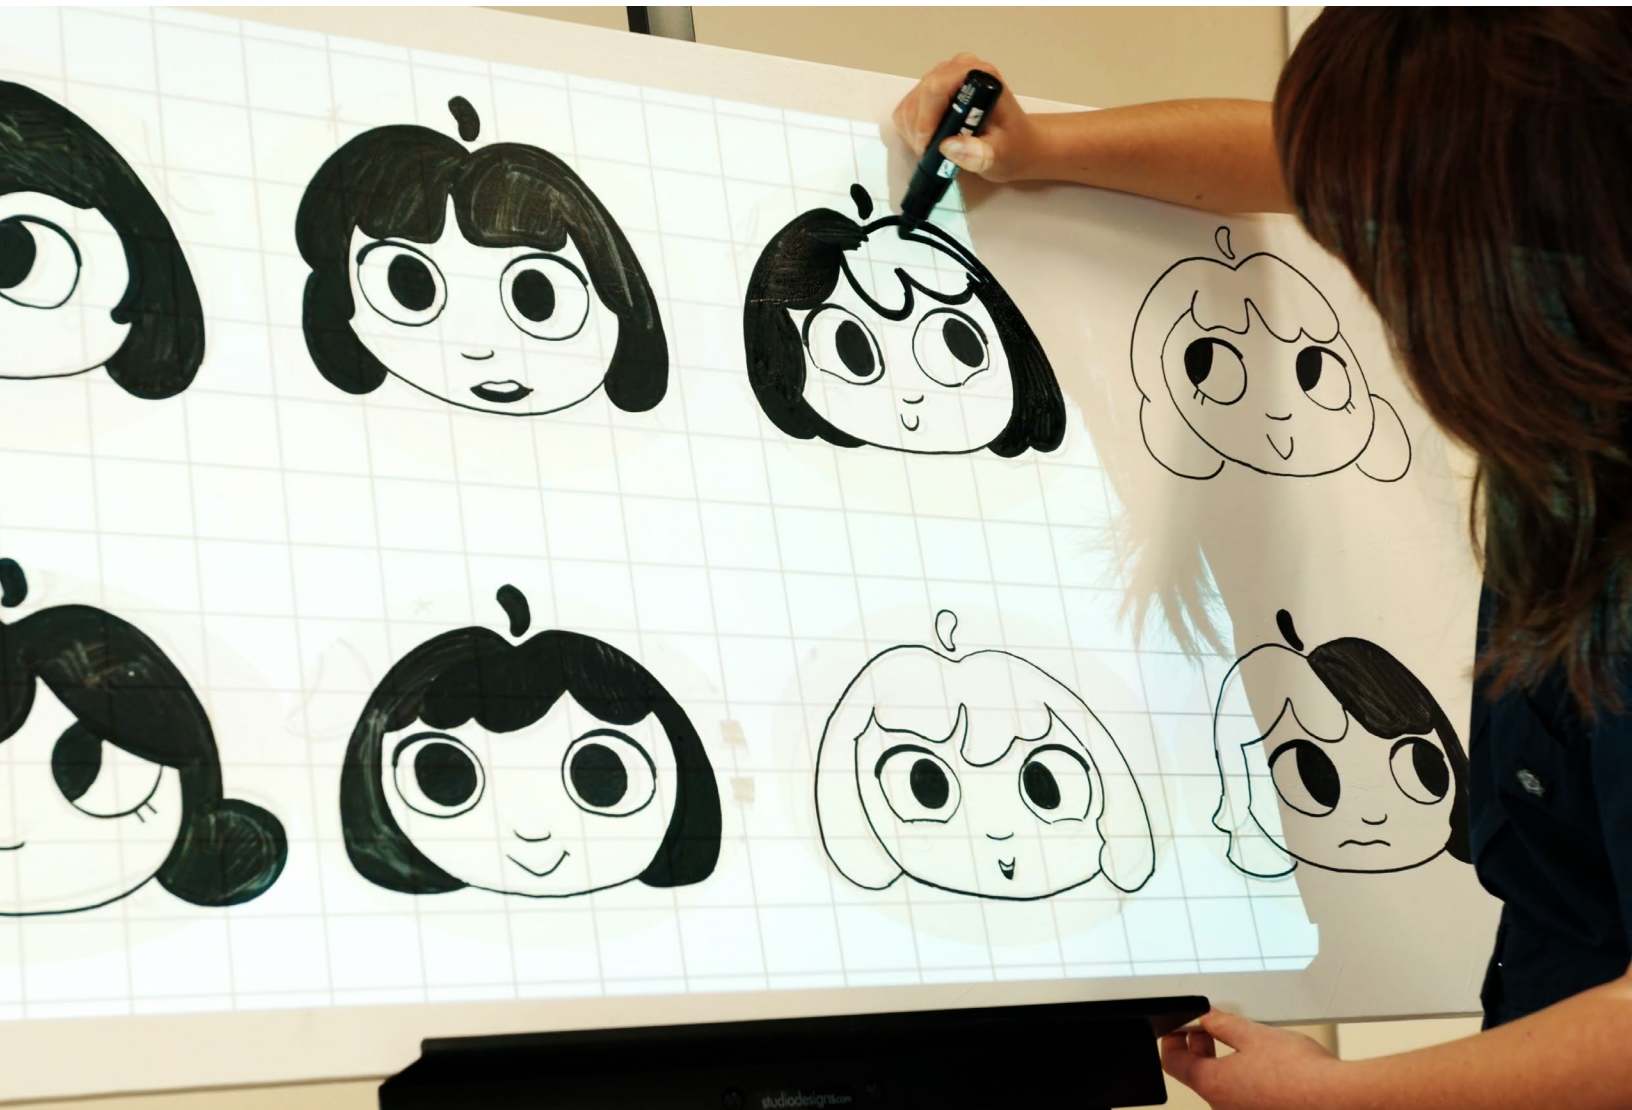

# Flare100

Includes Monopod Arm

The **Flare 100** is our newest art projector and is aimed at the beginner or novice artist. Five art grids are built-in to give you a head start in your artistic journey. This entry level projector features manual focus and manual keystone, WiFi and Bluetooth capability, a 3-Watt speaker, and includes a Monopod Arm for projecting and various angles.

# Flare500

#25500 White

The **Flare 500** features the latest technology for your most advanced art projects. It boasts the latest innovations available on the market, plus the addition of **36 overlay grids** which will help expand your creative side. A digital projector for the more advanced artist.

# INSPIRE1500

#25150 Black

The **Inspire 1500** digital projector features the latest advancements in projector technology, including 4K support, auto focus, Bluetooth, and Wifi screen mirroring connectivity. To make this an indispensable tool for artists, Artograph® programmed the software with 96 grids (32 unique patterns, 3 colors each) to facilitate complex perspectives and techniques.